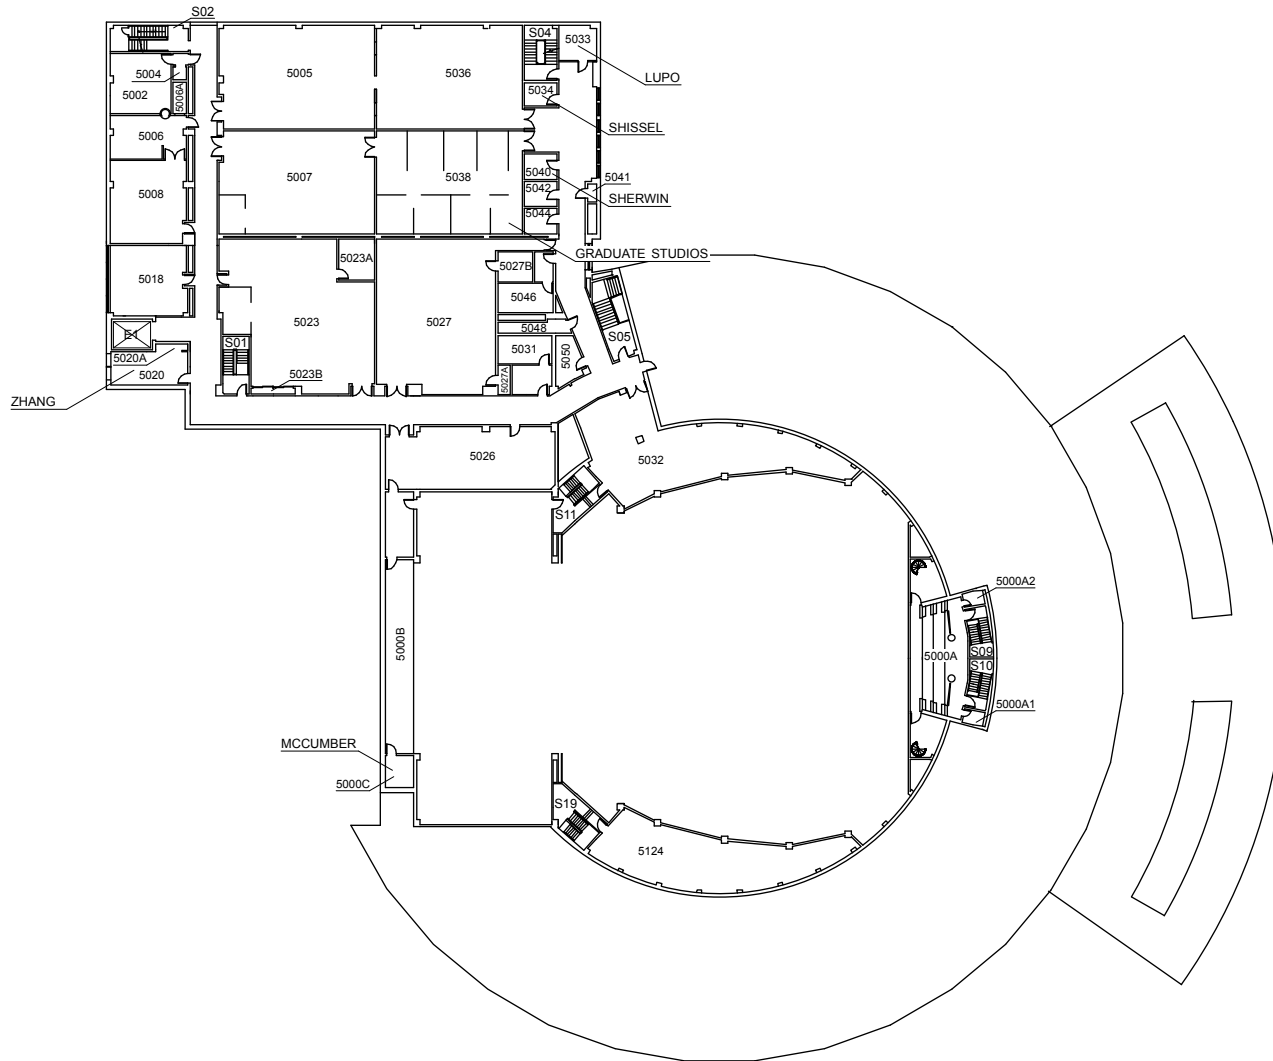

6000 LEVEL

CREATIVE ARTS CENTER  
WEST VIRGINIA UNIVERSITY, MORGANTOWN, W. Va.

**FIFTH FLOOR**

5000 & 6000 LEVELS

REVISED:  
8/17/18

CREATIVE ARTS CENTER  
 WEST VIRGINIA UNIVERSITY, MORGANTOWN, W. Va.

# FOURTH FLOOR

4000 LEVEL

REVISED:  
8/17/18

2500 LEVEL

1500 LEVEL

CREATIVE ARTS CENTER  
WEST VIRGINIA UNIVERSITY, MORGANTOWN, W. Va.

SECOND FLOOR

1500, 2000 & 2500 LEVELS

# FIRST FLOOR

500 & 1000 LEVELS

REVISED:  
 8/17/18