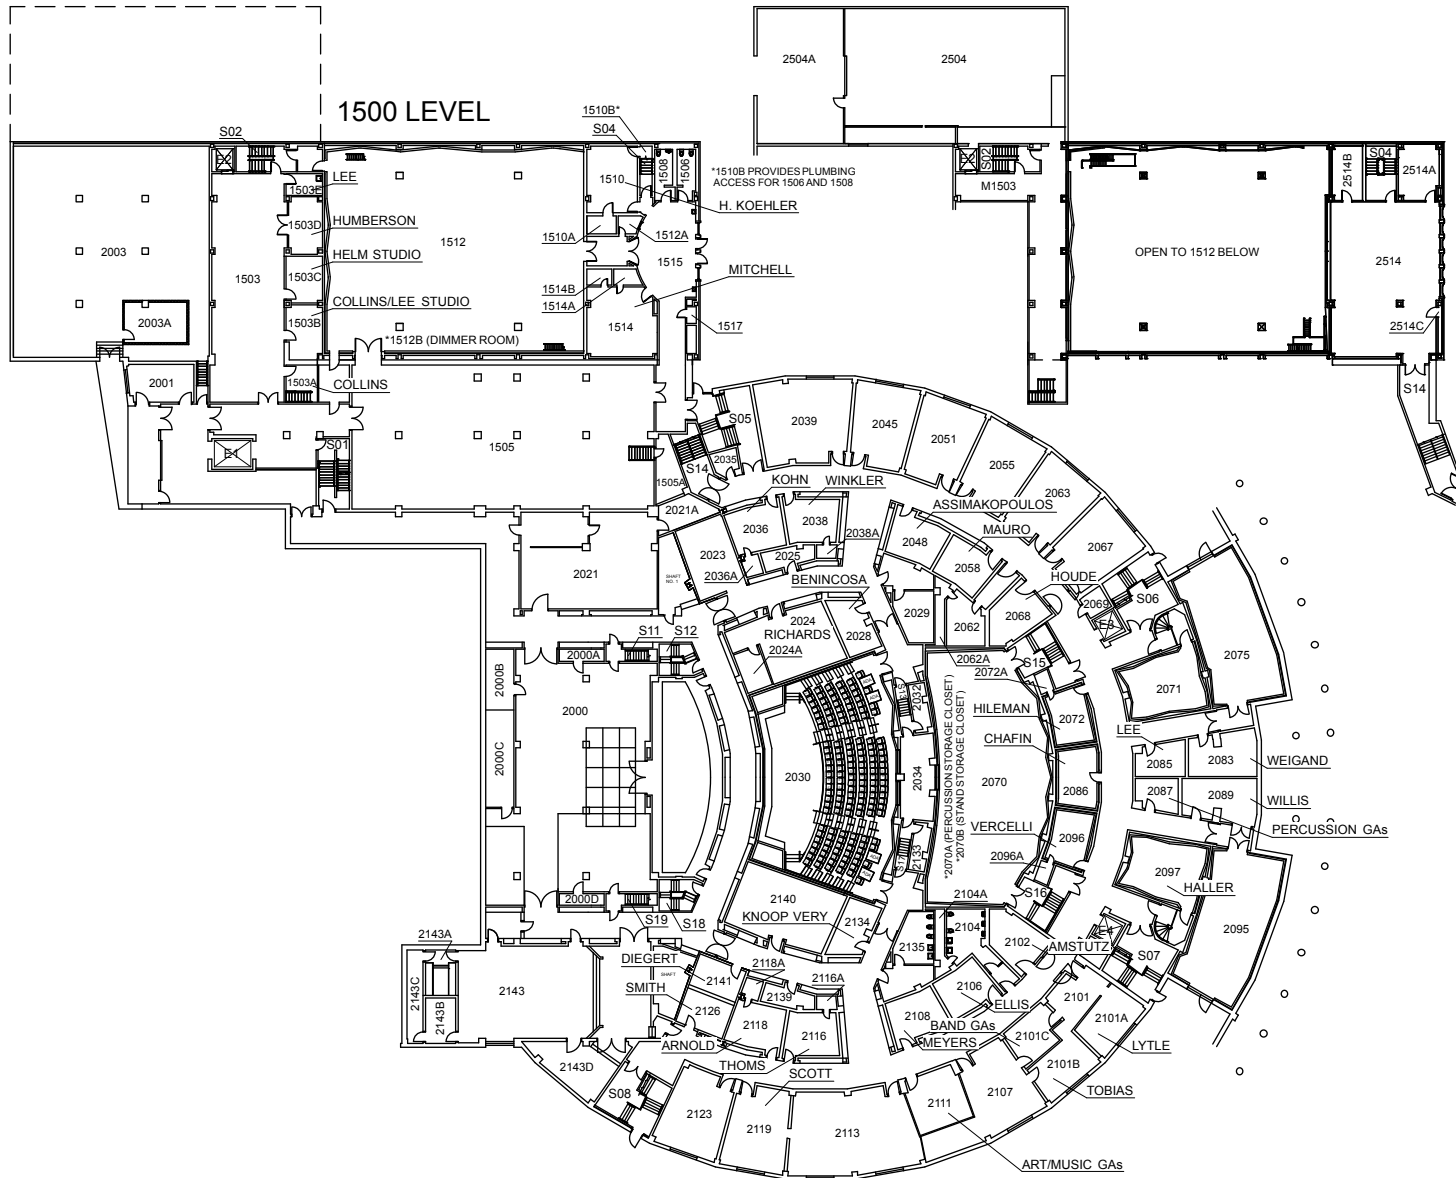

# FOURTH FLOOR

4000 LEVEL

REVISED:  
8/17/18

2500 LEVEL

1500 LEVEL

CREATIVE ARTS CENTER  
WEST VIRGINIA UNIVERSITY, MORGANTOWN, W. Va.

SECOND FLOOR

1500, 2000 & 2500 LEVELS

# FIRST FLOOR

500 & 1000 LEVELS

REVISED:  
 8/17/18