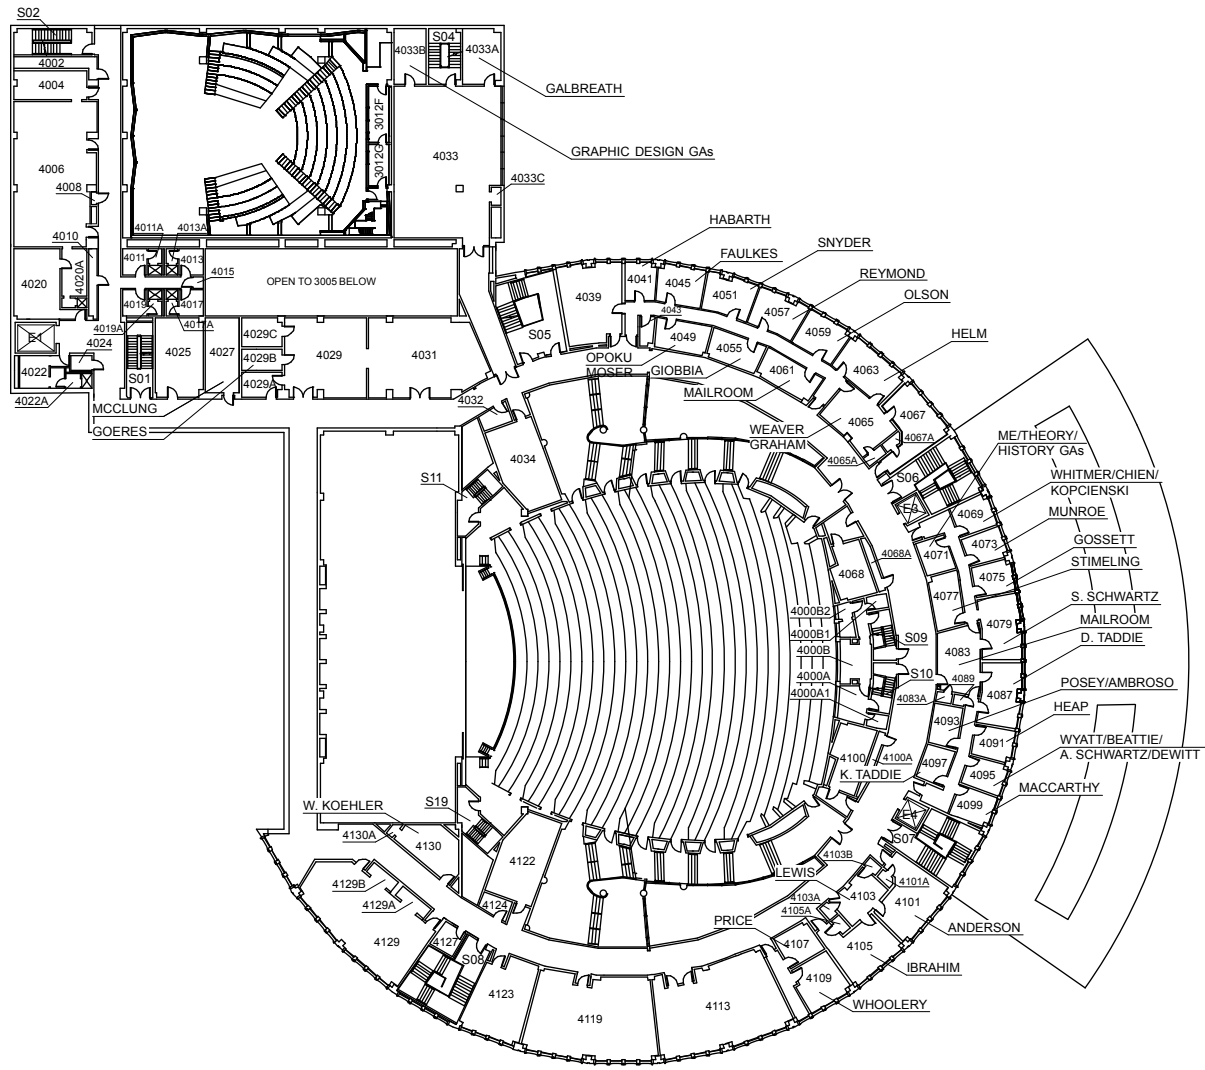

6000 LEVEL

CREATIVE ARTS CENTER  
WEST VIRGINIA UNIVERSITY, MORGANTOWN, W. Va.

**FIFTH FLOOR**

5000 & 6000 LEVELS

REVISED:  
8/17/18

CREATIVE ARTS CENTER  
 WEST VIRGINIA UNIVERSITY, MORGANTOWN, W. Va.

# FOURTH FLOOR

4000 LEVEL

REVISED:  
8/17/18

2500 LEVEL

1500 LEVEL

CREATIVE ARTS CENTER  
WEST VIRGINIA UNIVERSITY, MORGANTOWN, W. Va.

SECOND FLOOR

1500, 2000 & 2500 LEVELS

# FIRST FLOOR

500 & 1000 LEVELS

REVISED:  
 8/17/18