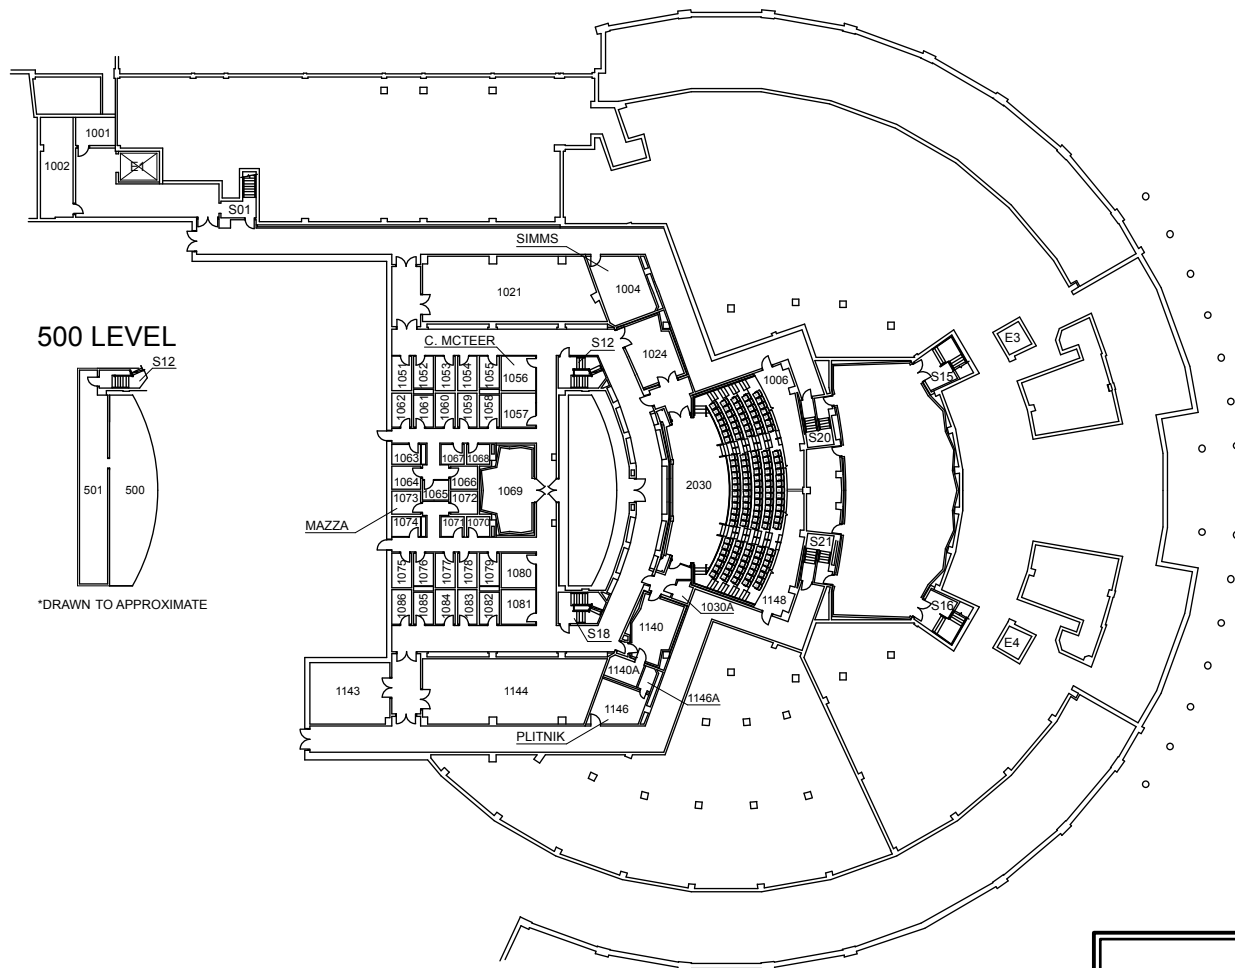

CREATIVE ARTS CENTER
WEST VIRGINIA UNIVERSITY, MORGANTOWN, W. Va.

FIRST FLOOR

500 & 1000 LEVELS

REVISED:
8/17/18